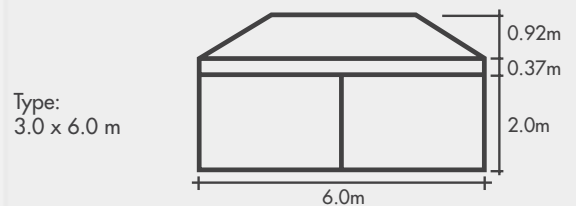

Product Photos

Item	Specification
Size	3x3m / 3x4.5m / 3x6m
Height	3.29m
Clearance	2.0m
Nuts / Bolts	Stainless Steel
Main Profile	37 x 37 x 2mm
Feet	Galvanised Steel
Connectors	Extruded Aluminium
Framework Material	6005/T5
Cover Material	580GSM Imported Belgian PVC or PVC enforced polyester

Technical Diagrams

Fabric	PVC Colours		Poly Colours	
White	CMYK 0,0,0,0	PMS WHITE	CMYK 0,0,0,0	PMS WHITE
Black	CMYK 15,15,15,100	PMS BLACK	CMYK 15,15,15,100	PMS BLACK
Red	CMYK 36,100,73,10	PMS 7420C	CMYK 25,100,78,6	PMS 200C
Green	CMYK 74,35,74,67	PMS 553C	CMYK 80,32,90,30	PMS 349C
Light Blue	CMYK 83,0,12,23	PMS 632C	CMYK N/A	PMS N/A
Dark Blue	CMYK 84,68,0,5	PMS 7455C	CMYK 100,70,0,0	PMS 2945C
Yellow	CMYK 0,25,100,0	PMS 123C	CMYK 0,25,100,0	PMS 123C
Orange	CMYK 0,64,96,0	PMS 158C	CMYK 0,71,86,0	PMS 158C
Maroon	CMYK 63,100,78,10	PMS 209C	CMYK 48,100,78,22	PMS 202C
Pink	CMYK 10,90,10,9	PMS 675C	CMYK N/A	PMS N/A

Product Info

The K2 37 is proven and popular with schools, charities, sports clubs and child care centres. Regular campers, motorsport enthusiasts and pit crews and market stallers appreciate the design and value of the K2 37.

Accessories:

- Full Walls
- Half Walls
- Weights
- Steel Pins
- Awnings
- Gutters
- Ceilings

Profiles

Framework Main profile dimensions and use