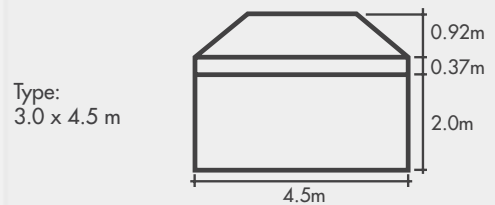

Product Photos

Item	Specification
Size	3x3m / 3x4.5m / 3x6m
Height	3.29m
Clearance	2.0m
Nuts / Bolts	Stainless Steel
Main Profile	37 x 37 x 2mm
Feet	Galvanised Steel
Connectors	Extruded Aluminium
Framework Material	6005/T5
Cover Material	580GSM Imported Belgian PVC or PVC enforced polyester

Technical Diagrams

Fabric	PVC Colours		Poly Colours	
White	CMYK 0,0,0,0	PMS WHITE	CMYK 0,0,0,0	PMS WHITE
Black	CMYK 15,15,15,100	PMS BLACK	CMYK 15,15,15,100	PMS BLACK
Red	CMYK 36,100,73,10	PMS 7420C	CMYK 25,100,78,6	PMS 200C
Green	CMYK 74,35,74,67	PMS 553C	CMYK 80,32,90,30	PMS 349C
Light Blue	CMYK 83,0,12,23	PMS 632C	CMYK N/A	PMS N/A
Dark Blue	CMYK 84,68,0,5	PMS 7455C	CMYK 100,70,0,0	PMS 2945C
Yellow	CMYK 0,25,100,0	PMS 123C	CMYK 0,25,100,0	PMS 123C
Orange	CMYK 0,64,96,0	PMS 158C	CMYK 0,71,86,0	PMS 158C
Maroon	CMYK 63,100,78,10	PMS 209C	CMYK 48,100,78,22	PMS 202C
Pink	CMYK 10,90,10,9	PMS 675C	CMYK N/A	PMS N/A

Product Info

The K2 37 is proven and popular with schools, charities, sports clubs and child care centres. Regular campers, motorsport enthusiasts and pit crews and market stallers appreciate the design and value of the K2 37.

Accessories:

- Full Walls
- Half Walls
- Weights
- Steel Pins
- Awnings
- Gutters
- Ceilings

Profiles

Framework Main profile dimensions and use