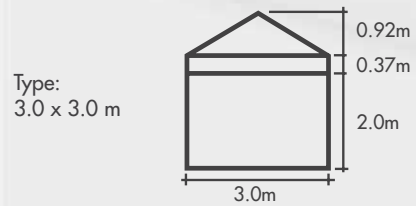

Product Photos

Item	Specification
Size	3x3m / 3x4.5m / 3x6m
Height	3.29m
Clearance	2.0m
Nuts / Bolts	Stainless Steel
Main Profile	37 x 37 x 2mm
Feet	Galvanised Steel
Connectors	Extruded Aluminium
Framework Material	6005/T5
Cover Material	580GSM Imported Belgian PVC or PVC enforced polyester

Technical Diagrams

Fabric	PVC Colours		Poly Colours	
White	CMYK 0,0,0,0	PMS WHITE	CMYK 0,0,0,0	PMS WHITE
Black	CMYK 15,15,15,100	PMS BLACK	CMYK 15,15,15,100	PMS BLACK
Red	CMYK 36,100,73,10	PMS 7420C	CMYK 25,100,78,6	PMS 200C
Green	CMYK 74,35,74,67	PMS 553C	CMYK 80,32,90,30	PMS 349C
Light Blue	CMYK 83,0,12,23	PMS 632C	CMYK N/A	PMS N/A
Dark Blue	CMYK 84,68,0,5	PMS 7455C	CMYK 100,70,0,0	PMS 2945C
Yellow	CMYK 0,25,100,0	PMS 123C	CMYK 0,25,100,0	PMS 123C
Orange	CMYK 0,64,96,0	PMS 158C	CMYK 0,71,86,0	PMS 158C
Maroon	CMYK 63,100,78,10	PMS 209C	CMYK 48,100,78,22	PMS 202C
Pink	CMYK 10,90,10,9	PMS 675C	CMYK N/A	PMS N/A

Product Info

The K2 37 is proven and popular with schools, charities, sports clubs and child care centres. Regular campers, motorsport enthusiasts and pit crews and market stallers appreciate the design and value of the K2 37.

Accessories:

- Full Walls
- Half Walls
- Weights
- Steel Pins
- Awnings
- Gutters
- Ceilings

Profiles

Framework Main profile dimensions and use